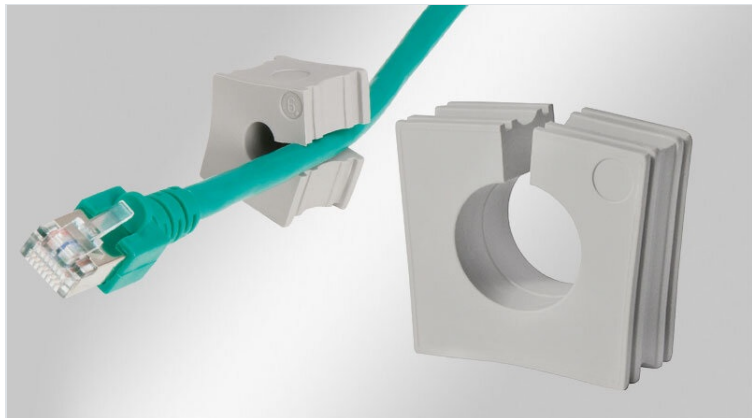

# KT | Cable grommets, grey

for cable diameters 1 - 35 mm / IP66 / IP68 / UL Type 12/4X\*

Cable grommets KT small are used with the following cable entry components:

- [KEL cable entry frames](#)
- [KVT split cable glands](#)

In combination with [KEL-ER cable entry frames](#) and [KVT-ER cable glands](#) the KT single-hole grommets enable a sealing of the cables with up to IP66 / IP68 and UL Type 4X\*.

The model range KT small is designed for cable diameters from 1 to 17 mm. Cable grommets KT large accept a wide range of cable diameters from 13 to 35 mm.

When installing the small grommets in multiple rows, the flat sides should be facing each other. This allows the flat sides to match up and provide a secure seal.

\*4X for indoor use only